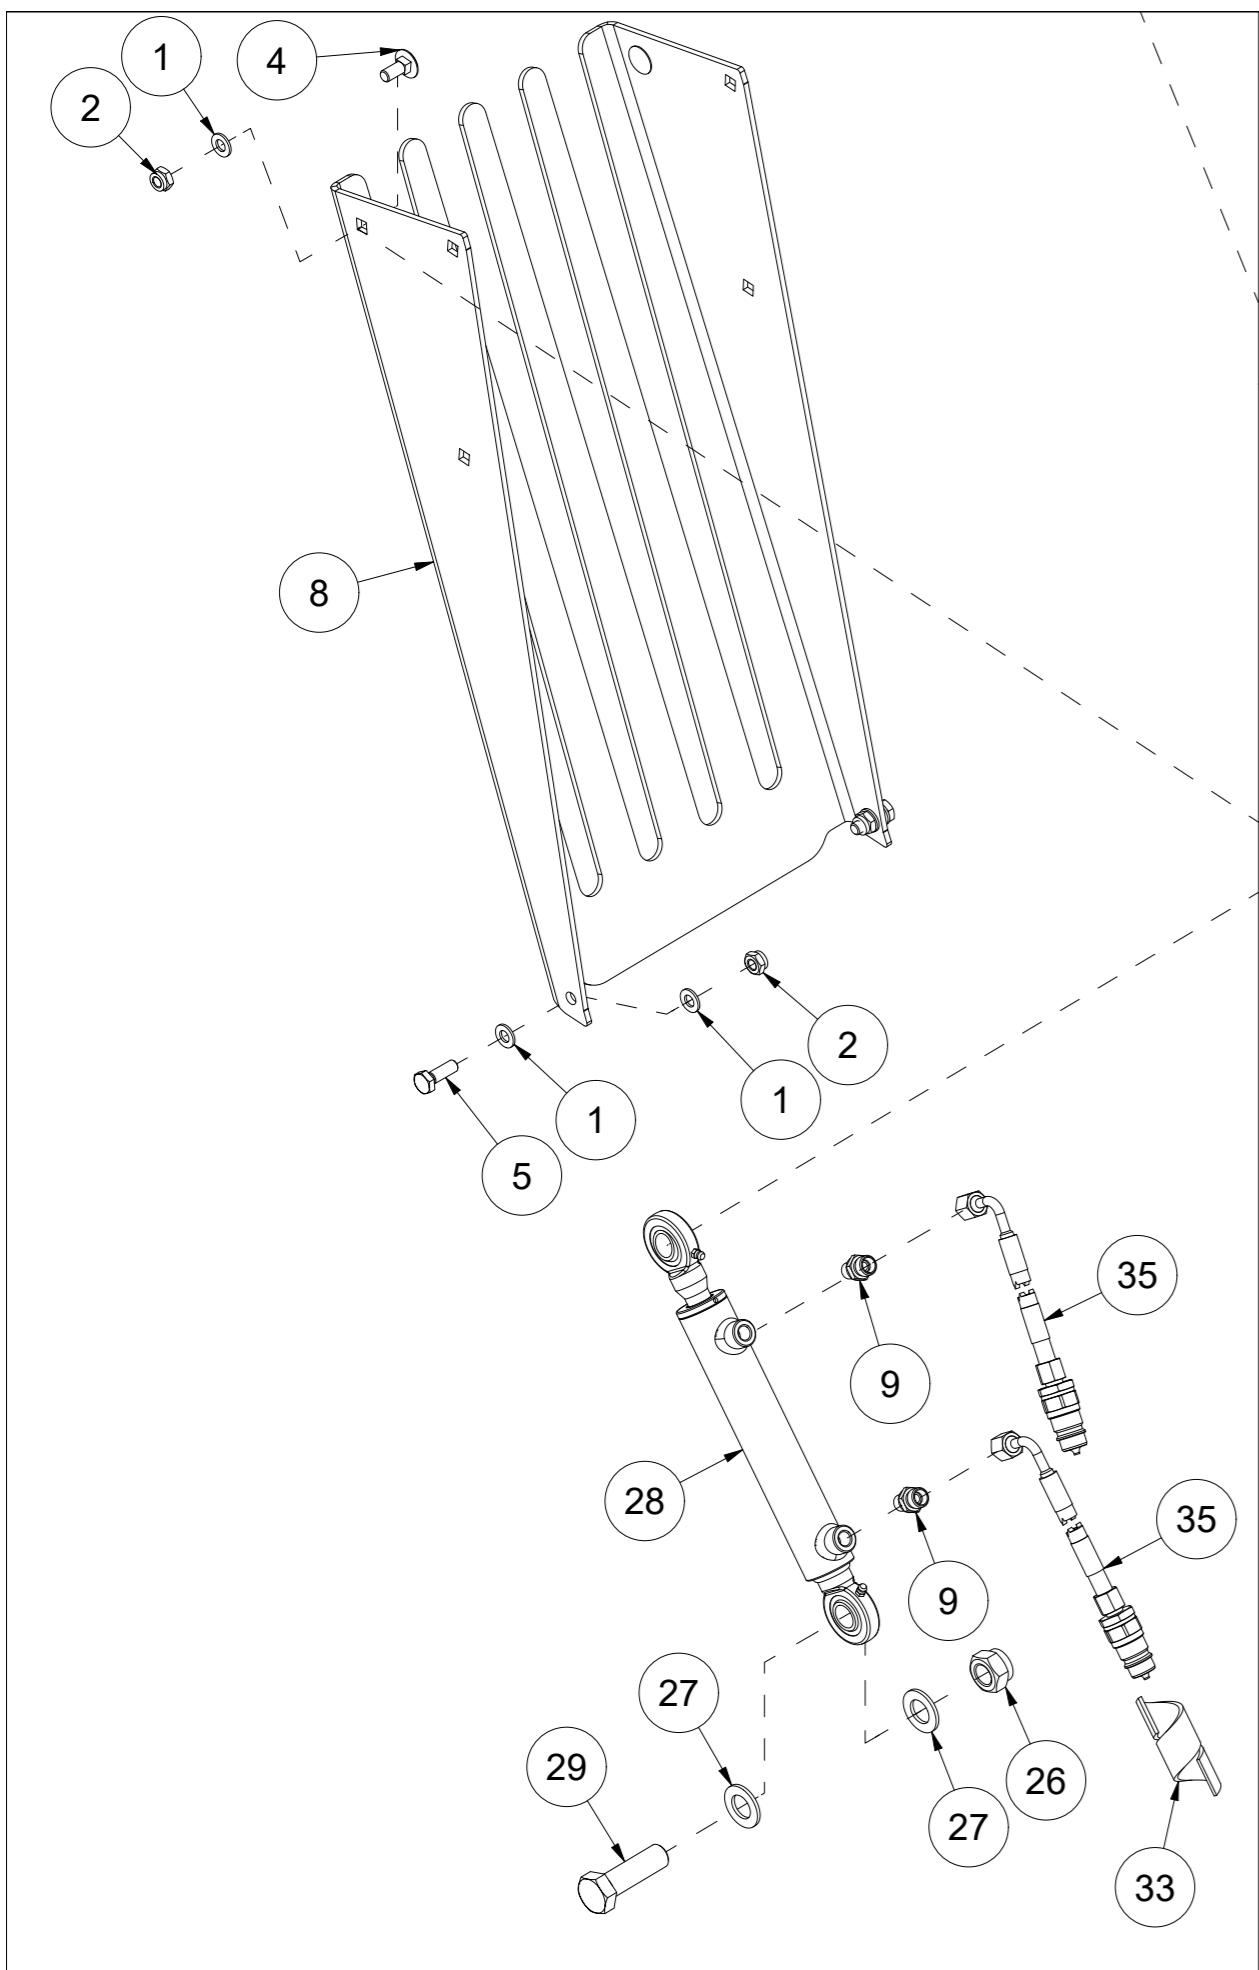

004 Ejector spout TFP250

Pos	Qty	Article no	Designation
1	29	2531060	Washer M10 EIZn DIN 125
2	15	2483610	Locking nut M10 EIZn DIN 985
3	6	2422301	Hexagon screw M10x35 EIZn 8.8 DIN 933
4	2	2344330	Locking screw M10x25 EIZn 8.8 DIN 603
5	7	2422299	Hexagon screw M10x30 EIZn 8.8 DIN 933
6	1	2935150	Adhesive label Duun 160x160
7	2	2935088	Adhesive label 90x48 Hand pinch hazard
8	1	25201044	Grate
9	2	2957754	Hexagon nipple GEK BSP 1/4" L10 ED
10	2	2245218	Plastic lining Ø18/16 Flange Ø26
11	2	2344335	Locking screw M10x45 EIZn 8.8 DIN 603
12	6	2531069	Washer M12 EIZn DIN 125
13	2	2533060	Body washer M10 EIZn DIN 9021
14	2	25311031	Bearing sleeve
15	1	25311024	Cover
16	1	2955508	Hydraulic motor 50 ccm
17	1	25311091	Cog wheel Z14 module 4
18	1	2533058	Body washer ø9/35x3 EIZn
19	1	2534047	Spring washer M8 EIZn DIN 127
20	1	2422246	Hexagon screw M8x25 EIZn 8.8 DIN 933
21	2	2483611	Locking nut M12 EIZn DIN 985
22	2	2422352	Hexagon screw M12x40 EIZn 8.8 DIN 933
23	3	2422290	Hexagon screw M10x16 EIZn 8.8 DIN 933
24	5	2534060	Spring washer M10 EIZn DIN 127
25	2	2957758	Hexagon nipple GEK BSP 1/2" L10 ED
26	2	2483615	Locking nut M20 EIZn DIN 985
27	4	2531086	Washer M20 EIZn DIN 125
28	1	2955003	Cylinder Ø32/20 SL150
29	2	2422578	Hexagon screw M20x65 EIZn 8.8 DIN 931
30	1	25311152	Stop rotation spout
31	1	25311153	Stop
32	1	25311154	Hose protection L1700
33	1	25311155	Hose protection L2500
34	2	2958150	Hydraulic hose 1/4" L3000
35	2	2958151	Hydraulic hose 1/4" L3510
36	1	25311023	Bracket
37	1	25321131	Spout for 80 cm
38	1	25321027	Intermediate flap