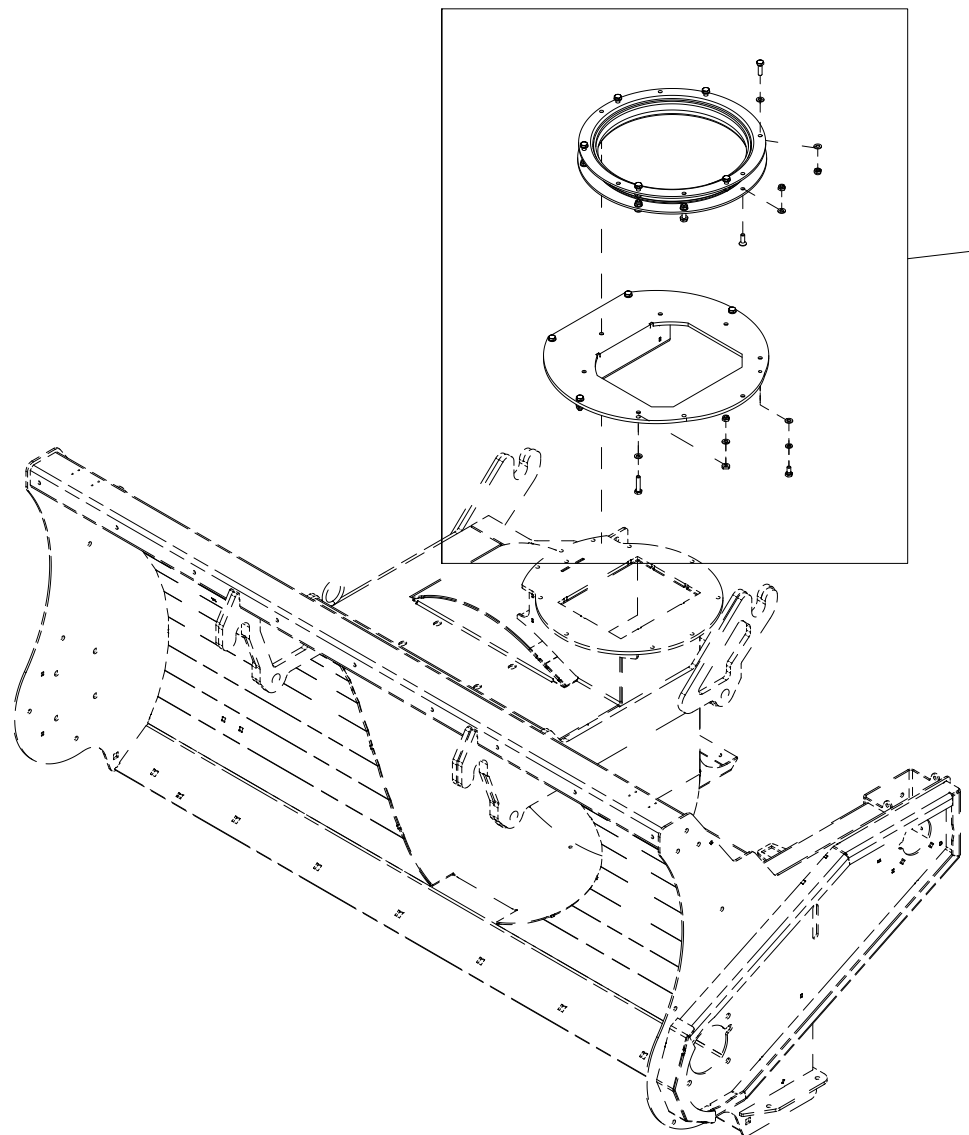

021 Triangle coupling TFP250

Pos	Qty	Article no	Designation
1	1	26101010	Triangle coupling
2	1	2556142	Linch pin Ø10x40
3	1	2526326	Top strut bolt cat. 2 Ø25,4x103

022 H MV quick coupling TFP250

Pos	Qty	Article no	Designation
1	1		HMV quick coupling

024 Adapter plate for 80 cm spout

Pos	Qty	Article no	Designation
1	1	12531136	Adapted from 90 to 80 spout
2	1	12531137	Washer Ø11/20 with straight edge
3	21	2483610	Locking nut M10 EIZn DIN 985
4	36	2531060	Washer M10 EIZn DIN 125
5	1	2534060	Spring washer M10 EIZn DIN 127
6	1	2422295	Hexagon screw M10x20 EIZn 8.8 DIN 933
7	2	2422305	Hexagon screw M10x45 EIZn 8.8 DIN 931
8	1	25111036	Ball bearing ring Ø500
9	12	2422301	Hexagon screw M10x35 EIZn 8.8 DIN 933
10	7	2472299	Unbrako countersunk head screw M10x30 EIZn DIN 7991