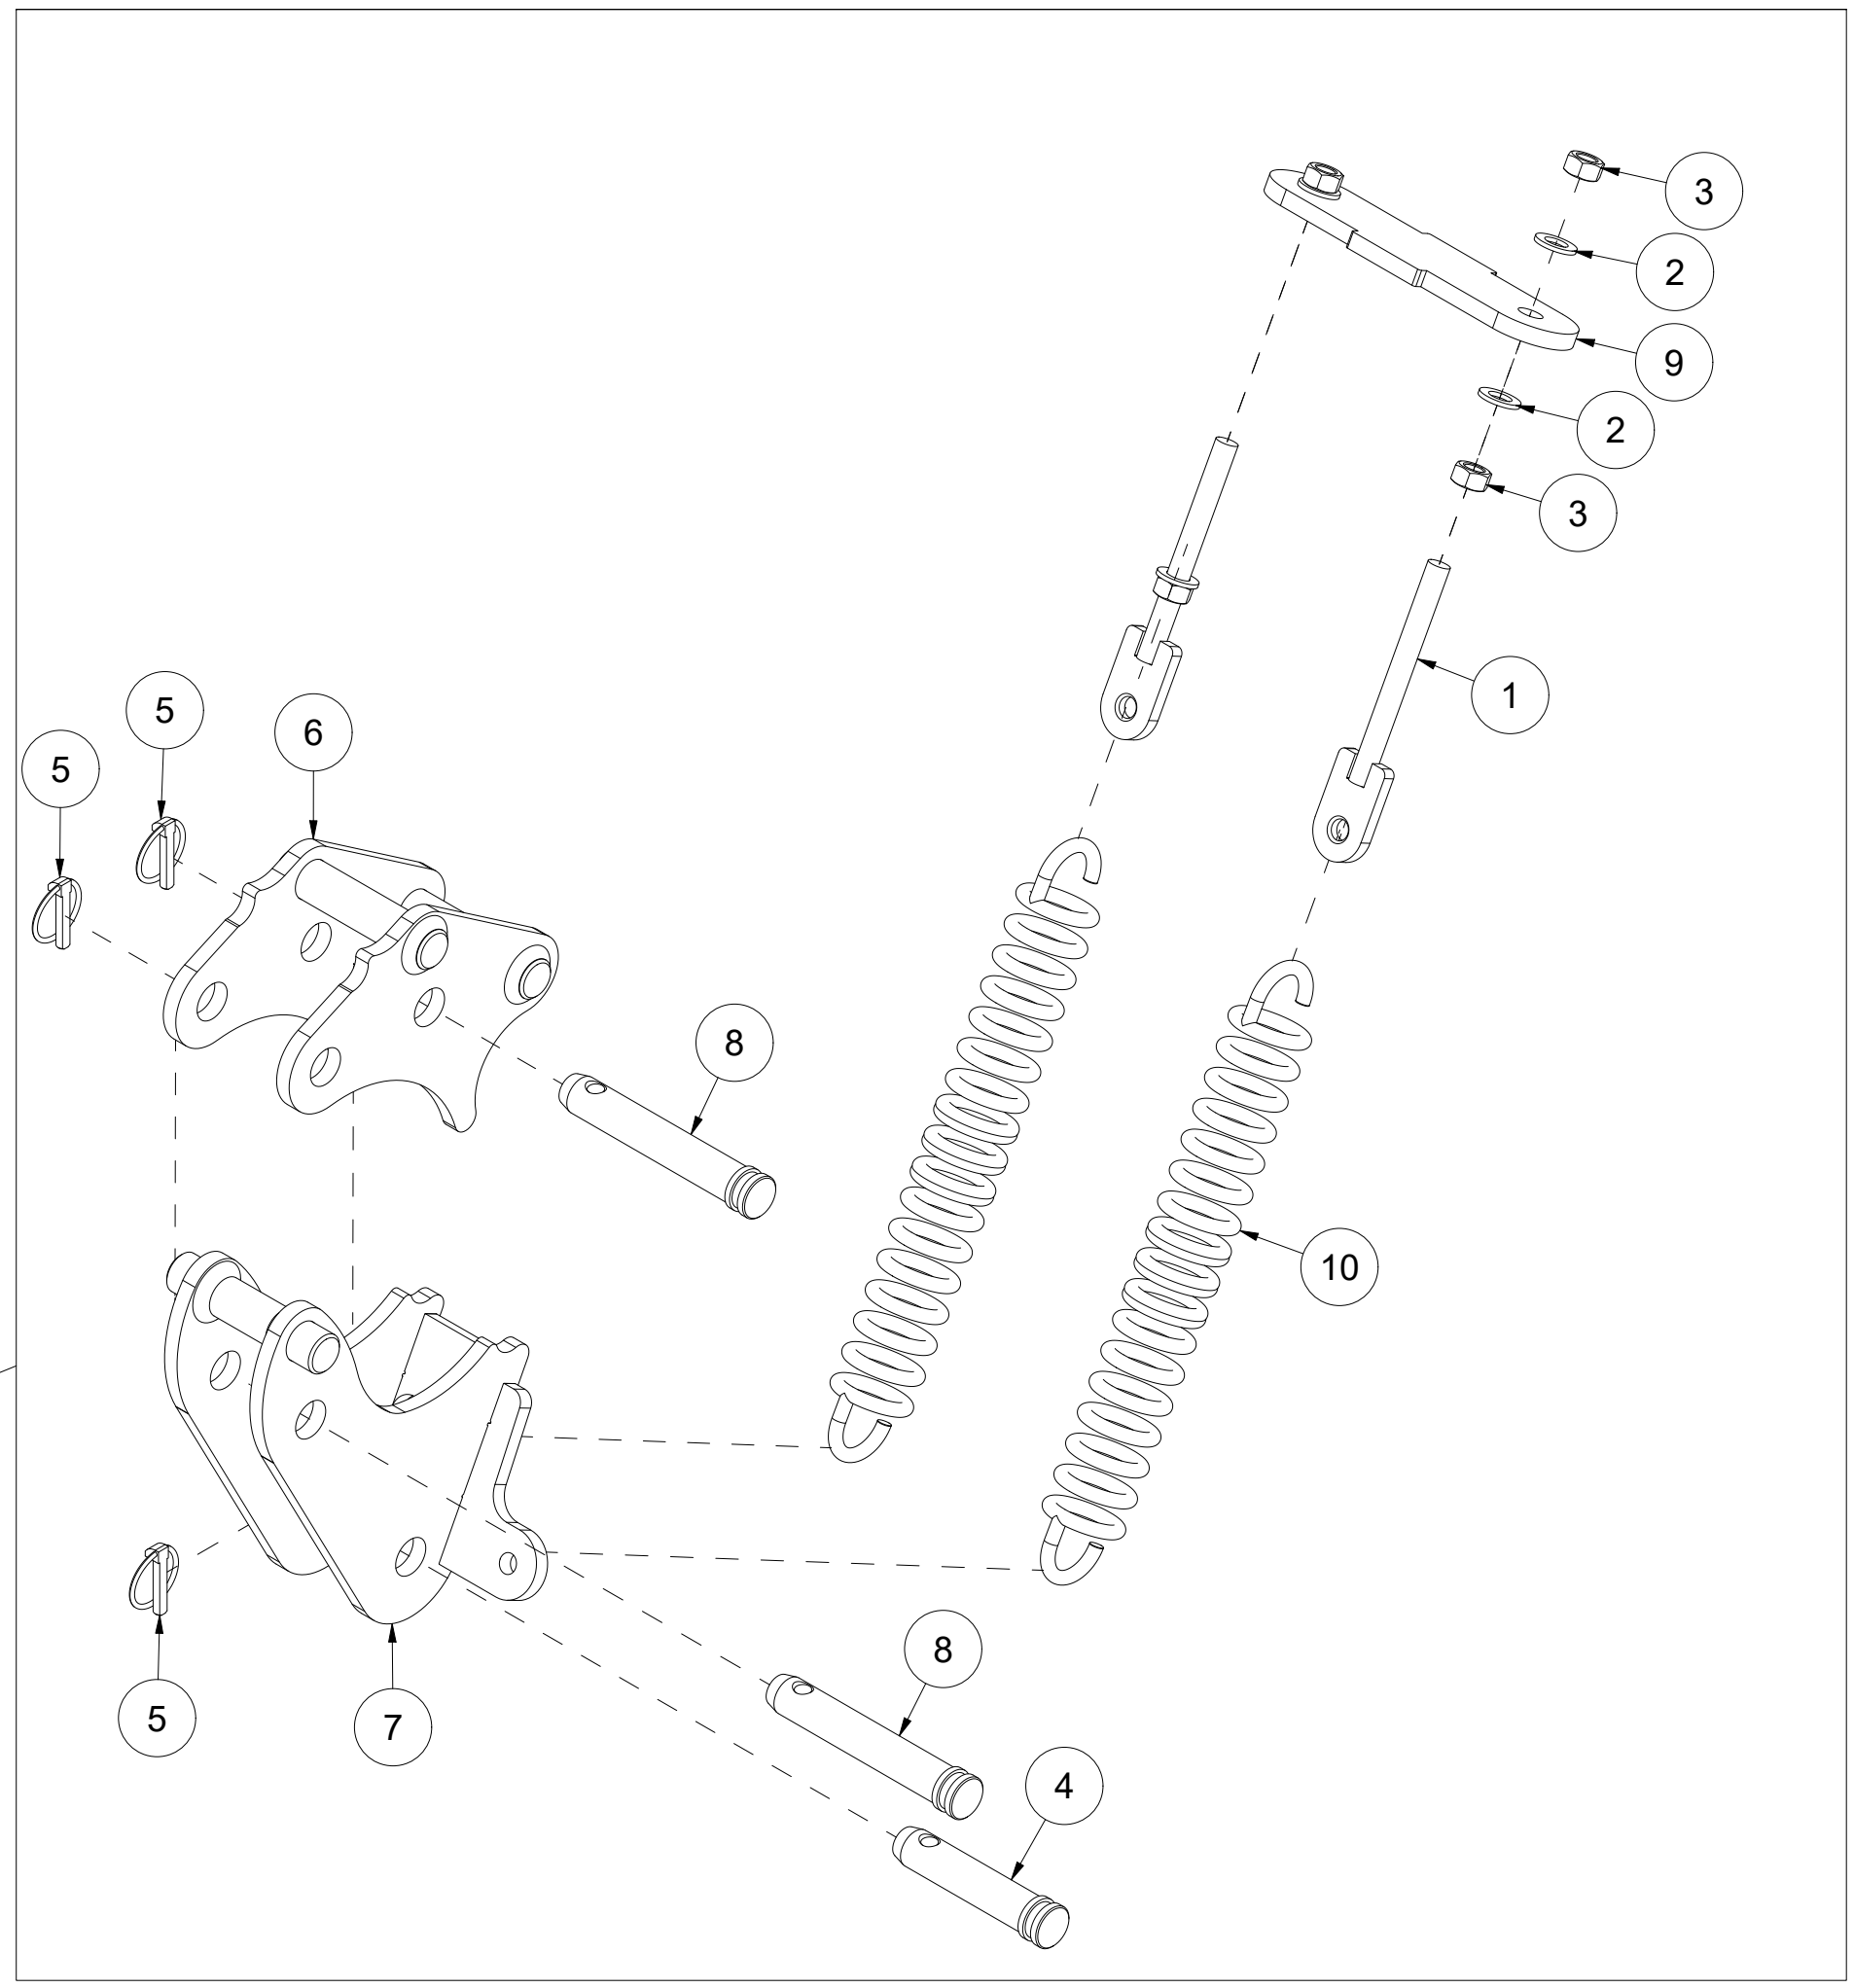

020 Trigger springs TFP250

Pos	Qty	Article no	Designation
1	4	25201073	Tightening screw
2	8	2531078	Washer M16 ElZn DIN 125
3	8	2481613	Hexagon nut M16 ElZn DIN 934
4	2	2551730	Drawbar bolt cat. 2 Ø28x95
5	6	2556142	Linch pin Ø10x40
6	2	25311132	Internal trigger spring
7	2	25311133	External trigger spring
8	4	2551732	Drawbar bolt cat. 2 Ø28x134
9	2	25311148	Fastening
10	4	25211036	Spring for a trigger springs