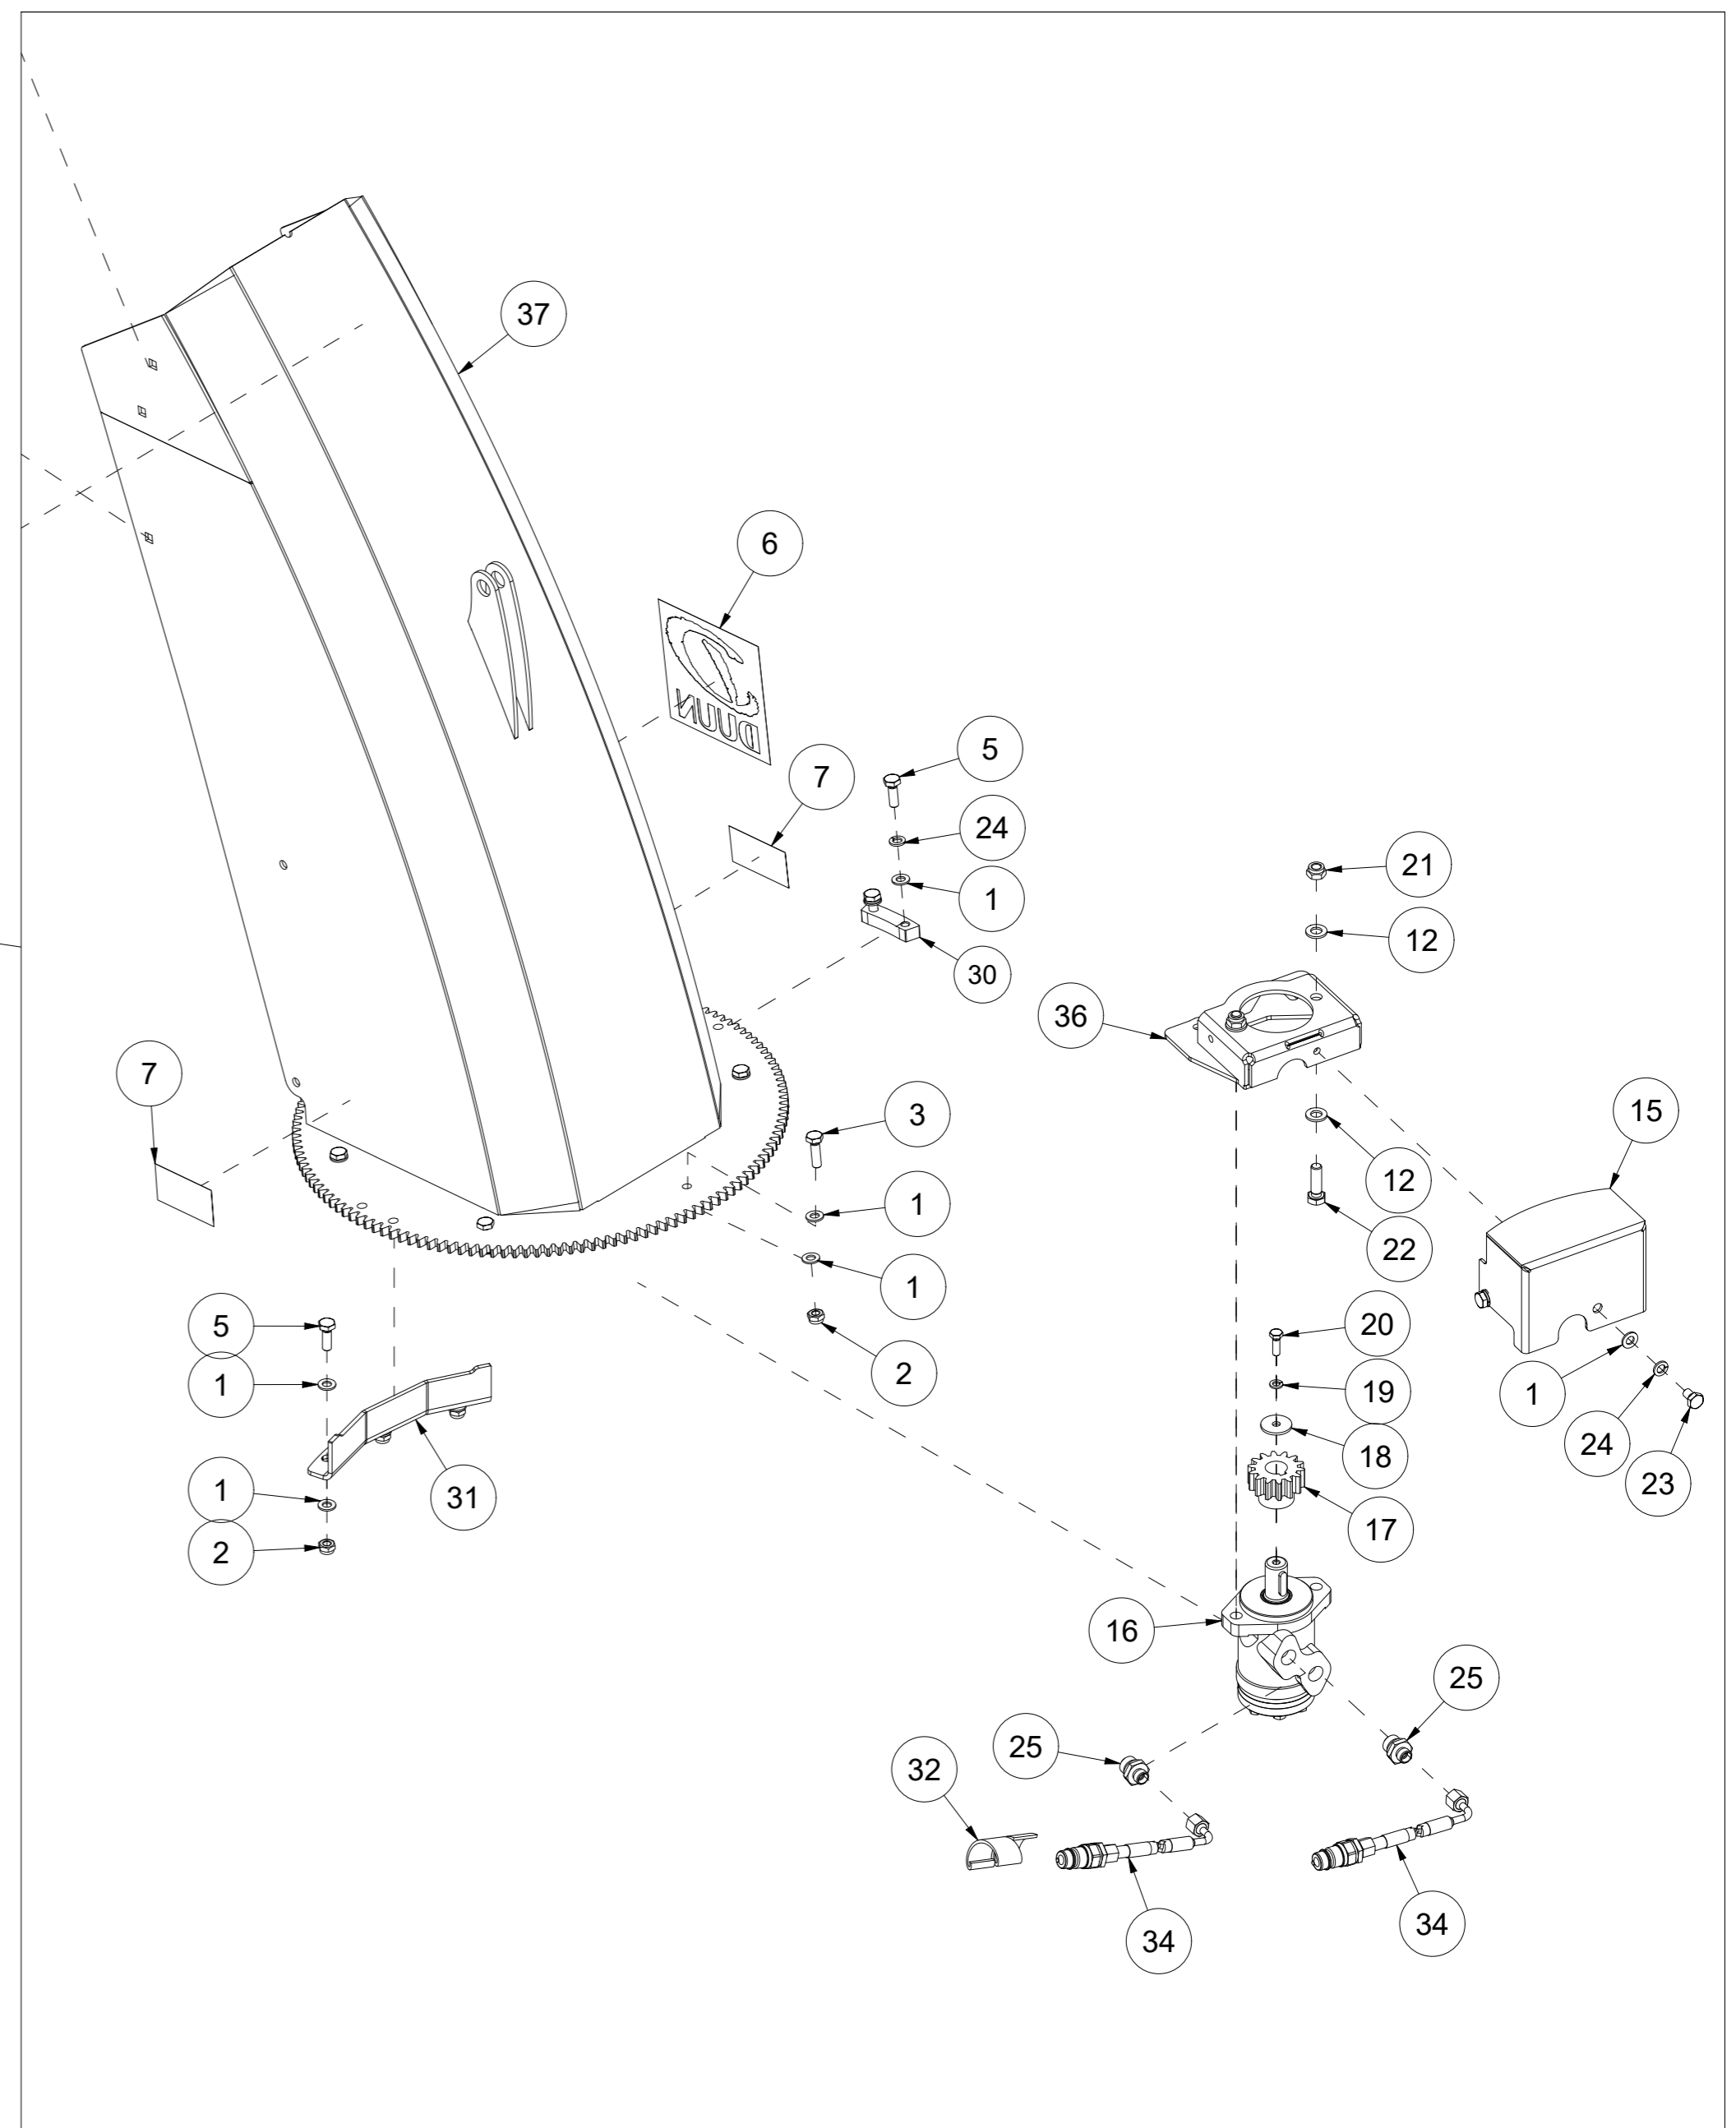

004 Ejector spout TFP250

Pos	Qty	Article no	Designation
1	29	2531060	Washer M10 EIZn DIN 125
2	15	2483610	Locking nut M10 EIZn DIN 985
3	6	2422301	Hexagon screw M10x35 EIZn 8.8 DIN 933
4	2	2344330	Locking screw M10x25 EIZn 8.8 DIN 603
5	7	2422299	Hexagon screw M10x30 EIZn 8.8 DIN 933
6	1	2935150	Adhesive label Duun 160x160
7	2	2935088	Adhesive label 90x48 Hand pinch hazard
8	1	25201044	Grate
9	2	2957754	Hexagon nipple GEK BSP 1/4" L10 ED
10	2	2245218	Plastic lining Ø18/16 Flange Ø26
11	2	2344335	Locking screw M10x45 EIZn 8.8 DIN 603
12	6	2531069	Washer M12 EIZn DIN 125
13	2	2533060	Body washer M10 EIZn DIN 9021
14	2	25311031	Bearing sleeve
15	1	25311024	Cover
16	1	2955508	Hydraulic motor 50 ccm
17	1	25311091	Cog wheel Z14 module 4
18	1	2533058	Body washer ø9/35x3 EIZn
19	1	2534047	Spring washer M8 EIZn DIN 127
20	1	2422246	Hexagon screw M8x25 EIZn 8.8 DIN 933
21	2	2483611	Locking nut M12 EIZn DIN 985
22	2	2422352	Hexagon screw M12x40 EIZn 8.8 DIN 933
23	3	2422290	Hexagon screw M10x16 EIZn 8.8 DIN 933
24	5	2534060	Spring washer M10 EIZn DIN 127
25	2	2957758	Hexagon nipple GEK BSP 1/2" L10 ED
26	2	2483615	Locking nut M20 EIZn DIN 985
27	4	2531086	Washer M20 EIZn DIN 125
28	1	2955003	Cylinder Ø32/20 SL150
29	2	2422578	Hexagon screw M20x65 EIZn 8.8 DIN 931
30	1	25311152	Stop rotation spout
31	1	25311153	Stop
32	1	25311154	Hose protection L1700
33	1	25311155	Hose protection L2500
34	2	2958150	Hydraulic hose 1/4" L3000
35	2	2958151	Hydraulic hose 1/4" L3510
36	1	25311023	Bracket
37	1	25321131	Spout for 80 cm
38	1	25321027	Intermediate flap