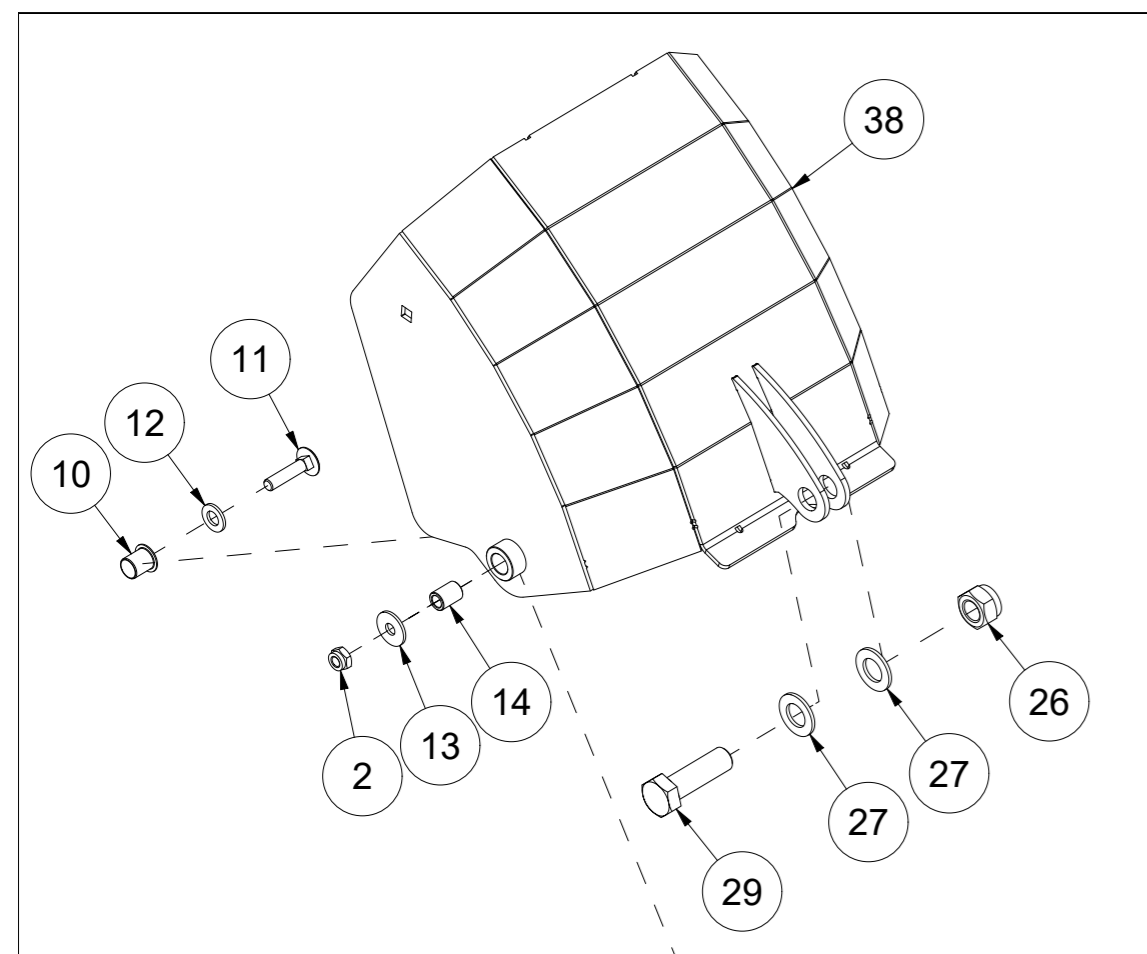

004 Ejector spout TFP250

Pos	Qty	Article no	Designation
1	29	2531060	Washer M10 EIZn DIN 125
2	15	2483610	Locking nut M10 EIZn DIN 985
3	6	2422301	Hexagon screw M10x35 EIZn 8.8 DIN 933
4	2	2344330	Locking screw M10x25 EIZn 8.8 DIN 603
5	7	2422299	Hexagon screw M10x30 EIZn 8.8 DIN 933
6	1	2935150	Adhesive label Duun 160x160
7	2	2935088	Adhesive label 90x48 Hand pinch hazard
8	1	25201044	Grate
9	2	2957754	Hexagon nipple GEK BSP 1/4" L10 ED
10	2	2245218	Plastic lining Ø18/16 Flange Ø26
11	2	2344335	Locking screw M10x45 EIZn 8.8 DIN 603
12	6	2531069	Washer M12 EIZn DIN 125
13	2	2533060	Body washer M10 EIZn DIN 9021
14	2	25311031	Bearing sleeve
15	1	25311024	Cover
16	1	2955508	Hydraulic motor 50 ccm
17	1	25311091	Cog wheel Z14 module 4
18	1	2533058	Body washer ø9/35x3 EIZn
19	1	2534047	Spring washer M8 EIZn DIN 127
20	1	2422246	Hexagon screw M8x25 EIZn 8.8 DIN 933
21	2	2483611	Locking nut M12 EIZn DIN 985
22	2	2422352	Hexagon screw M12x40 EIZn 8.8 DIN 933
23	3	2422290	Hexagon screw M10x16 EIZn 8.8 DIN 933
24	5	2534060	Spring washer M10 EIZn DIN 127
25	2	2957758	Hexagon nipple GEK BSP 1/2" L10 ED
26	2	2483615	Locking nut M20 EIZn DIN 985
27	4	2531086	Washer M20 EIZn DIN 125
28	1	2955003	Cylinder Ø32/20 SL150
29	2	2422578	Hexagon screw M20x65 EIZn 8.8 DIN 931
30	1	25311152	Stop rotation spout
31	1	25311153	Stop
32	1	25311154	Hose protection L1700
33	1	25311155	Hose protection L2500
34	2	2958150	Hydraulic hose 1/4" L3000
35	2	2958151	Hydraulic hose 1/4" L3510
36	1	25311023	Bracket
37	1	25321131	Spout for 80 cm
38	1	25321027	Intermediate flap