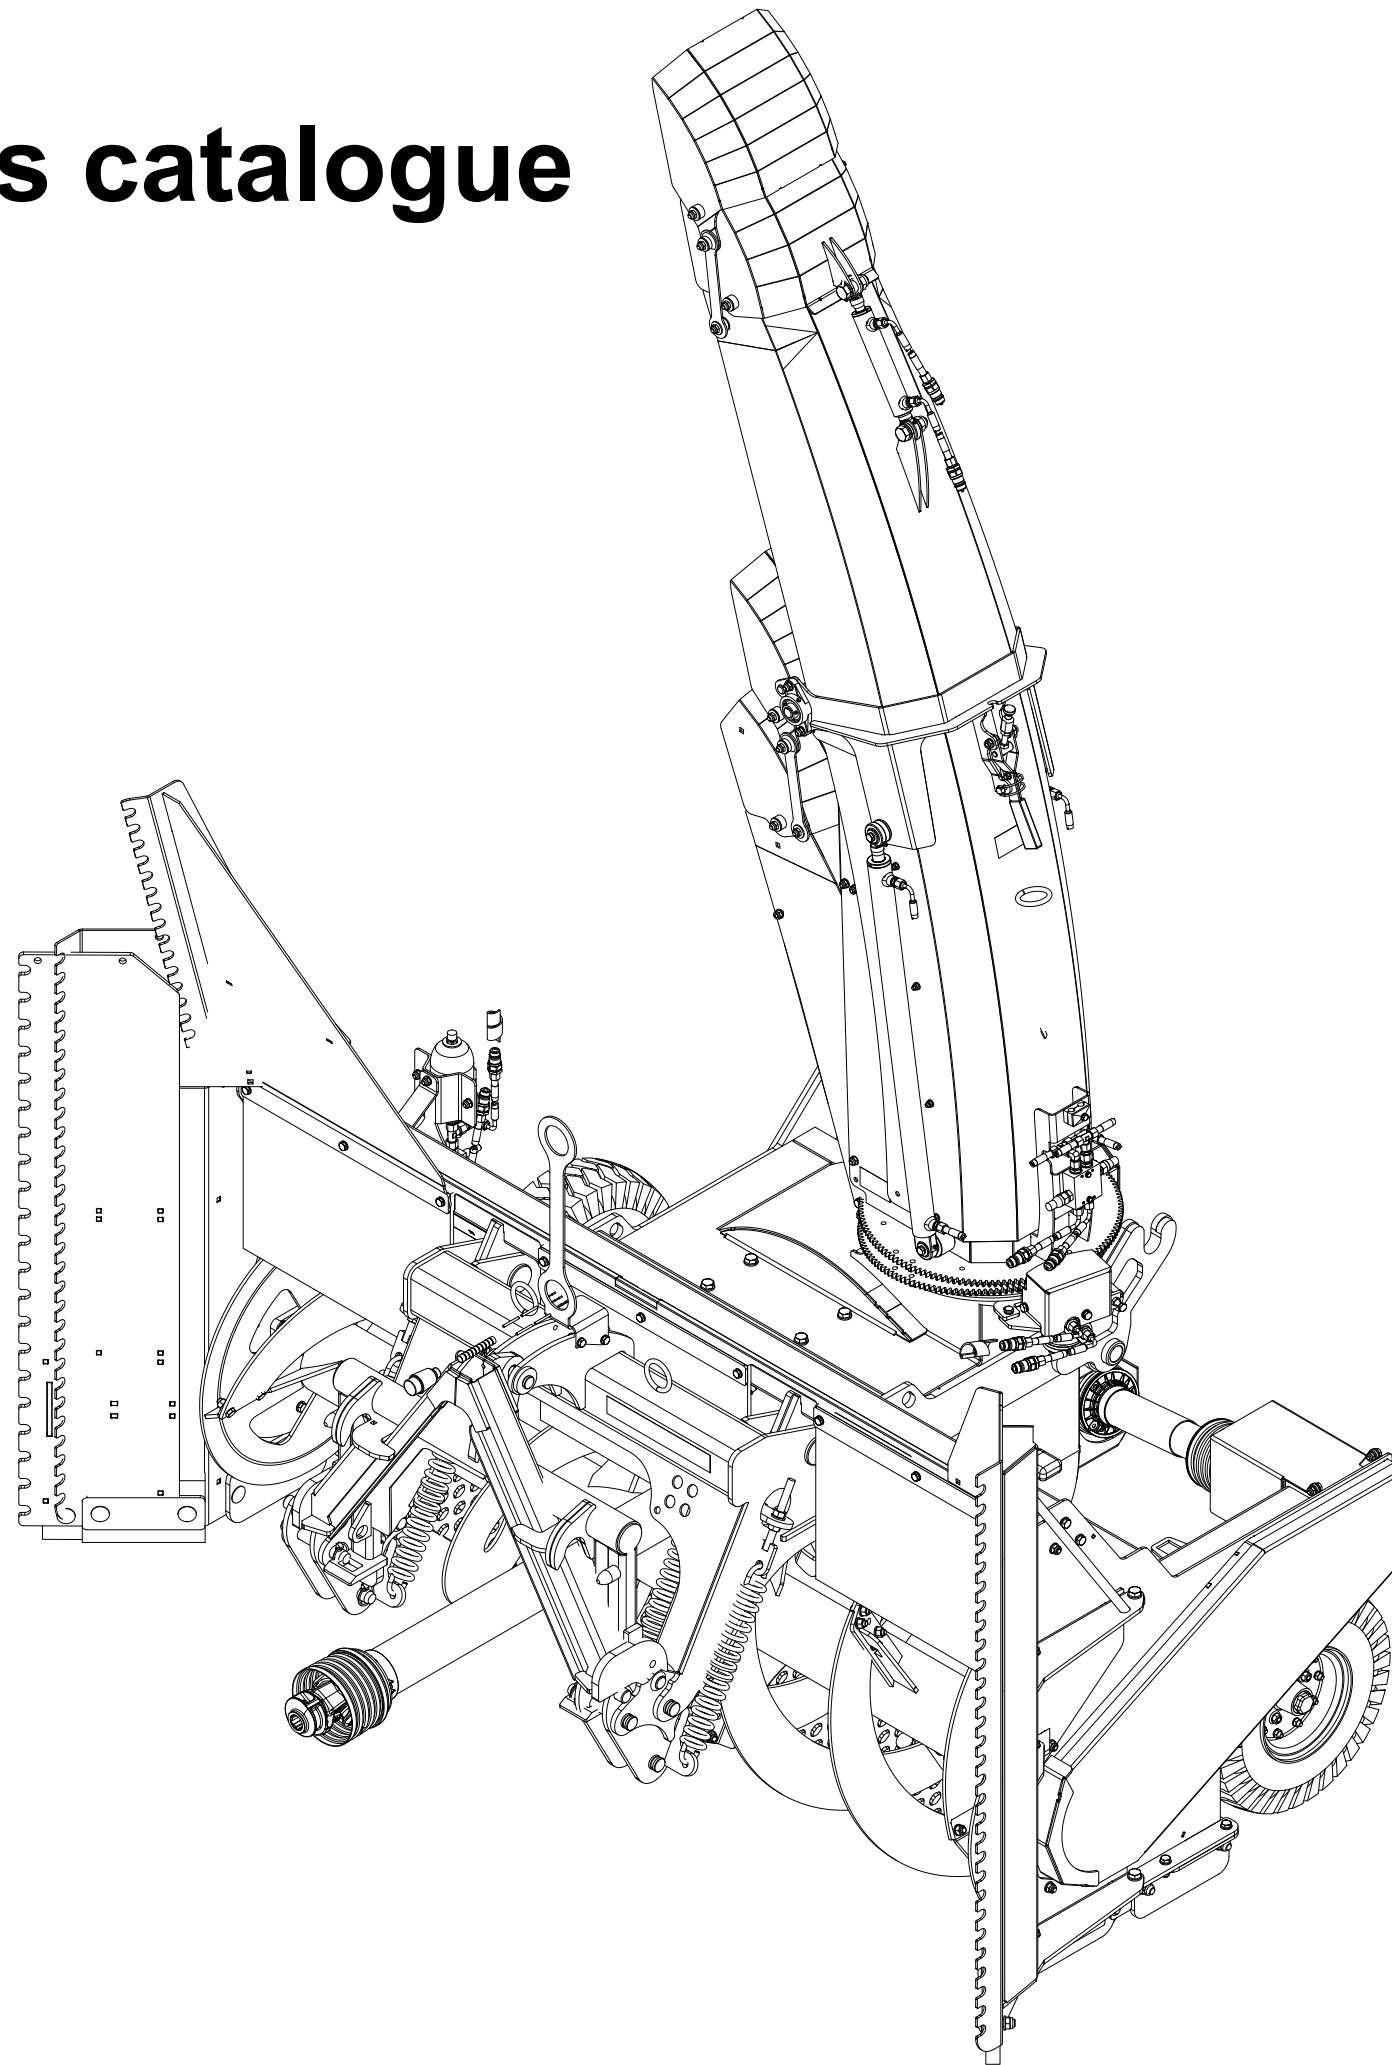

TFP250 Spare parts catalogue

Duun Industrier as
7630 Åsen, Norway
www.duun.no

001 Hull TFP250

Pos	Qty	Article no	Designation
1	1	25311014	Cover
2	1	2534060	Spring washer M10 EIZn DIN 127
3	19	2531060	Washer M10 EIZn DIN 125
4	1	2422295	Hexagon screw M10x20 EIZn 8.8 DIN 933
5	3	25311040	Clamp rail
6	3	25311039	Protective rubber
7	9	2422303	Hexagon screw M10x40 EIZn 8.8 DIN 931
8	9	2483610	Locking nut M10 EIZn DIN 985
9	2	25311075	Wear steel 12x107x283
10	2	2112240	Perforated wear steel 12x200x1165
11	12	2344491	Locking screw M16x45 EIZn 8.8 DIN 603
12	12	2489175	Locking nut with flange M16 EIZn DIN 6926
13	1	2935153	Adhesive label TFP250
14	1	25311001	Hull TF250